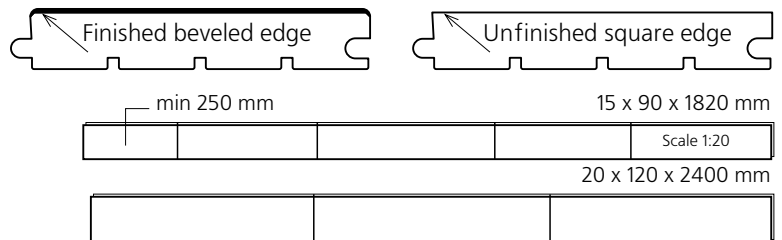

### Solid Parquet Planks

Fixed Lengths. 4 sides tongue and groove (4T&G).

Unfinished

15 x 50 x 400 (50% LEFT 50% RIGHT)

15 x 70 x 420 (50% LEFT 50% RIGHT)

15 x 90 x 600 (100% LEFT)

### Finger-Jointed Solid Flooring

Fixed lengths. (100% LEFT)

4 sides tongue and groove (4T&G).

Unfinished

(or pre-finished with bevel)

15 x 90 x 1820 FJ 3-5

Scale 1:20

20 x 120 x 2400 mm

## INCHES Range: