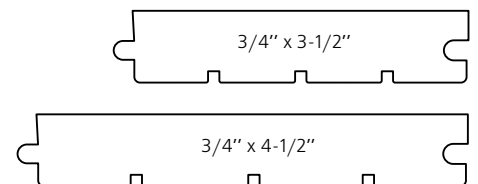

## INCHES Range:

### Solid Plank Flooring

Random lengths. 100% LEFT

4 sides tongue and groove (4T&G).

Unfinished (or pre-finished with bevel)

3/4" x 3-1/2" x 2', 3', 4', 5', 6'

3/4" x 4-1/2" x 3', 4', 5', 6'

### Finger-Jointed Solid Flooring

Fixed lengths. 100% LEFT

4 sides tongue and groove (4T&G)

Unfinished (or pre-finished with bevel)

3/4" x 3-1/2" x 72" FJ 3-5