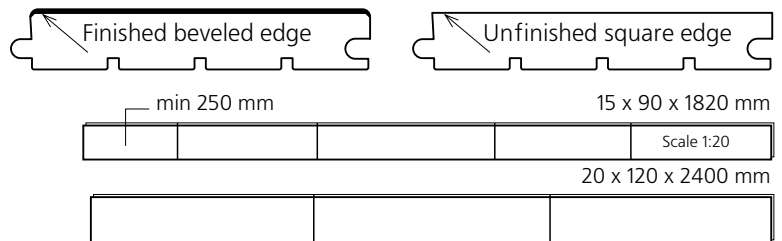

METERS Range:

Solid Parquet Planks

Fixed Lengths. 4 sides tongue and groove (4T&G).

Unfinished

15 x 50 x 400 (50% LEFT 50% RIGHT)

15 x 70 x 420 (50% LEFT 50% RIGHT)

15 x 90 x 600 (100% LEFT)

Solid Flooring

Random lengths. 4 sides tongue and groove (4T&G).

Unfinished. (100% LEFT)

20 x 120 x 1200, 1500, 1800, 2100, 2400

Finger-Jointed Solid Flooring

Fixed lengths. (100% LEFT)

4 sides tongue and groove (4T&G).

Unfinished

(or pre-finished with bevel)

15 x 90 x 1820 FJ 3-5

20 x 120 x 1800 FJ 3

Scale 1:2

Scale 1:4

INCHES Range:

Solid Plank Flooring

Random lengths. 100% LEFT